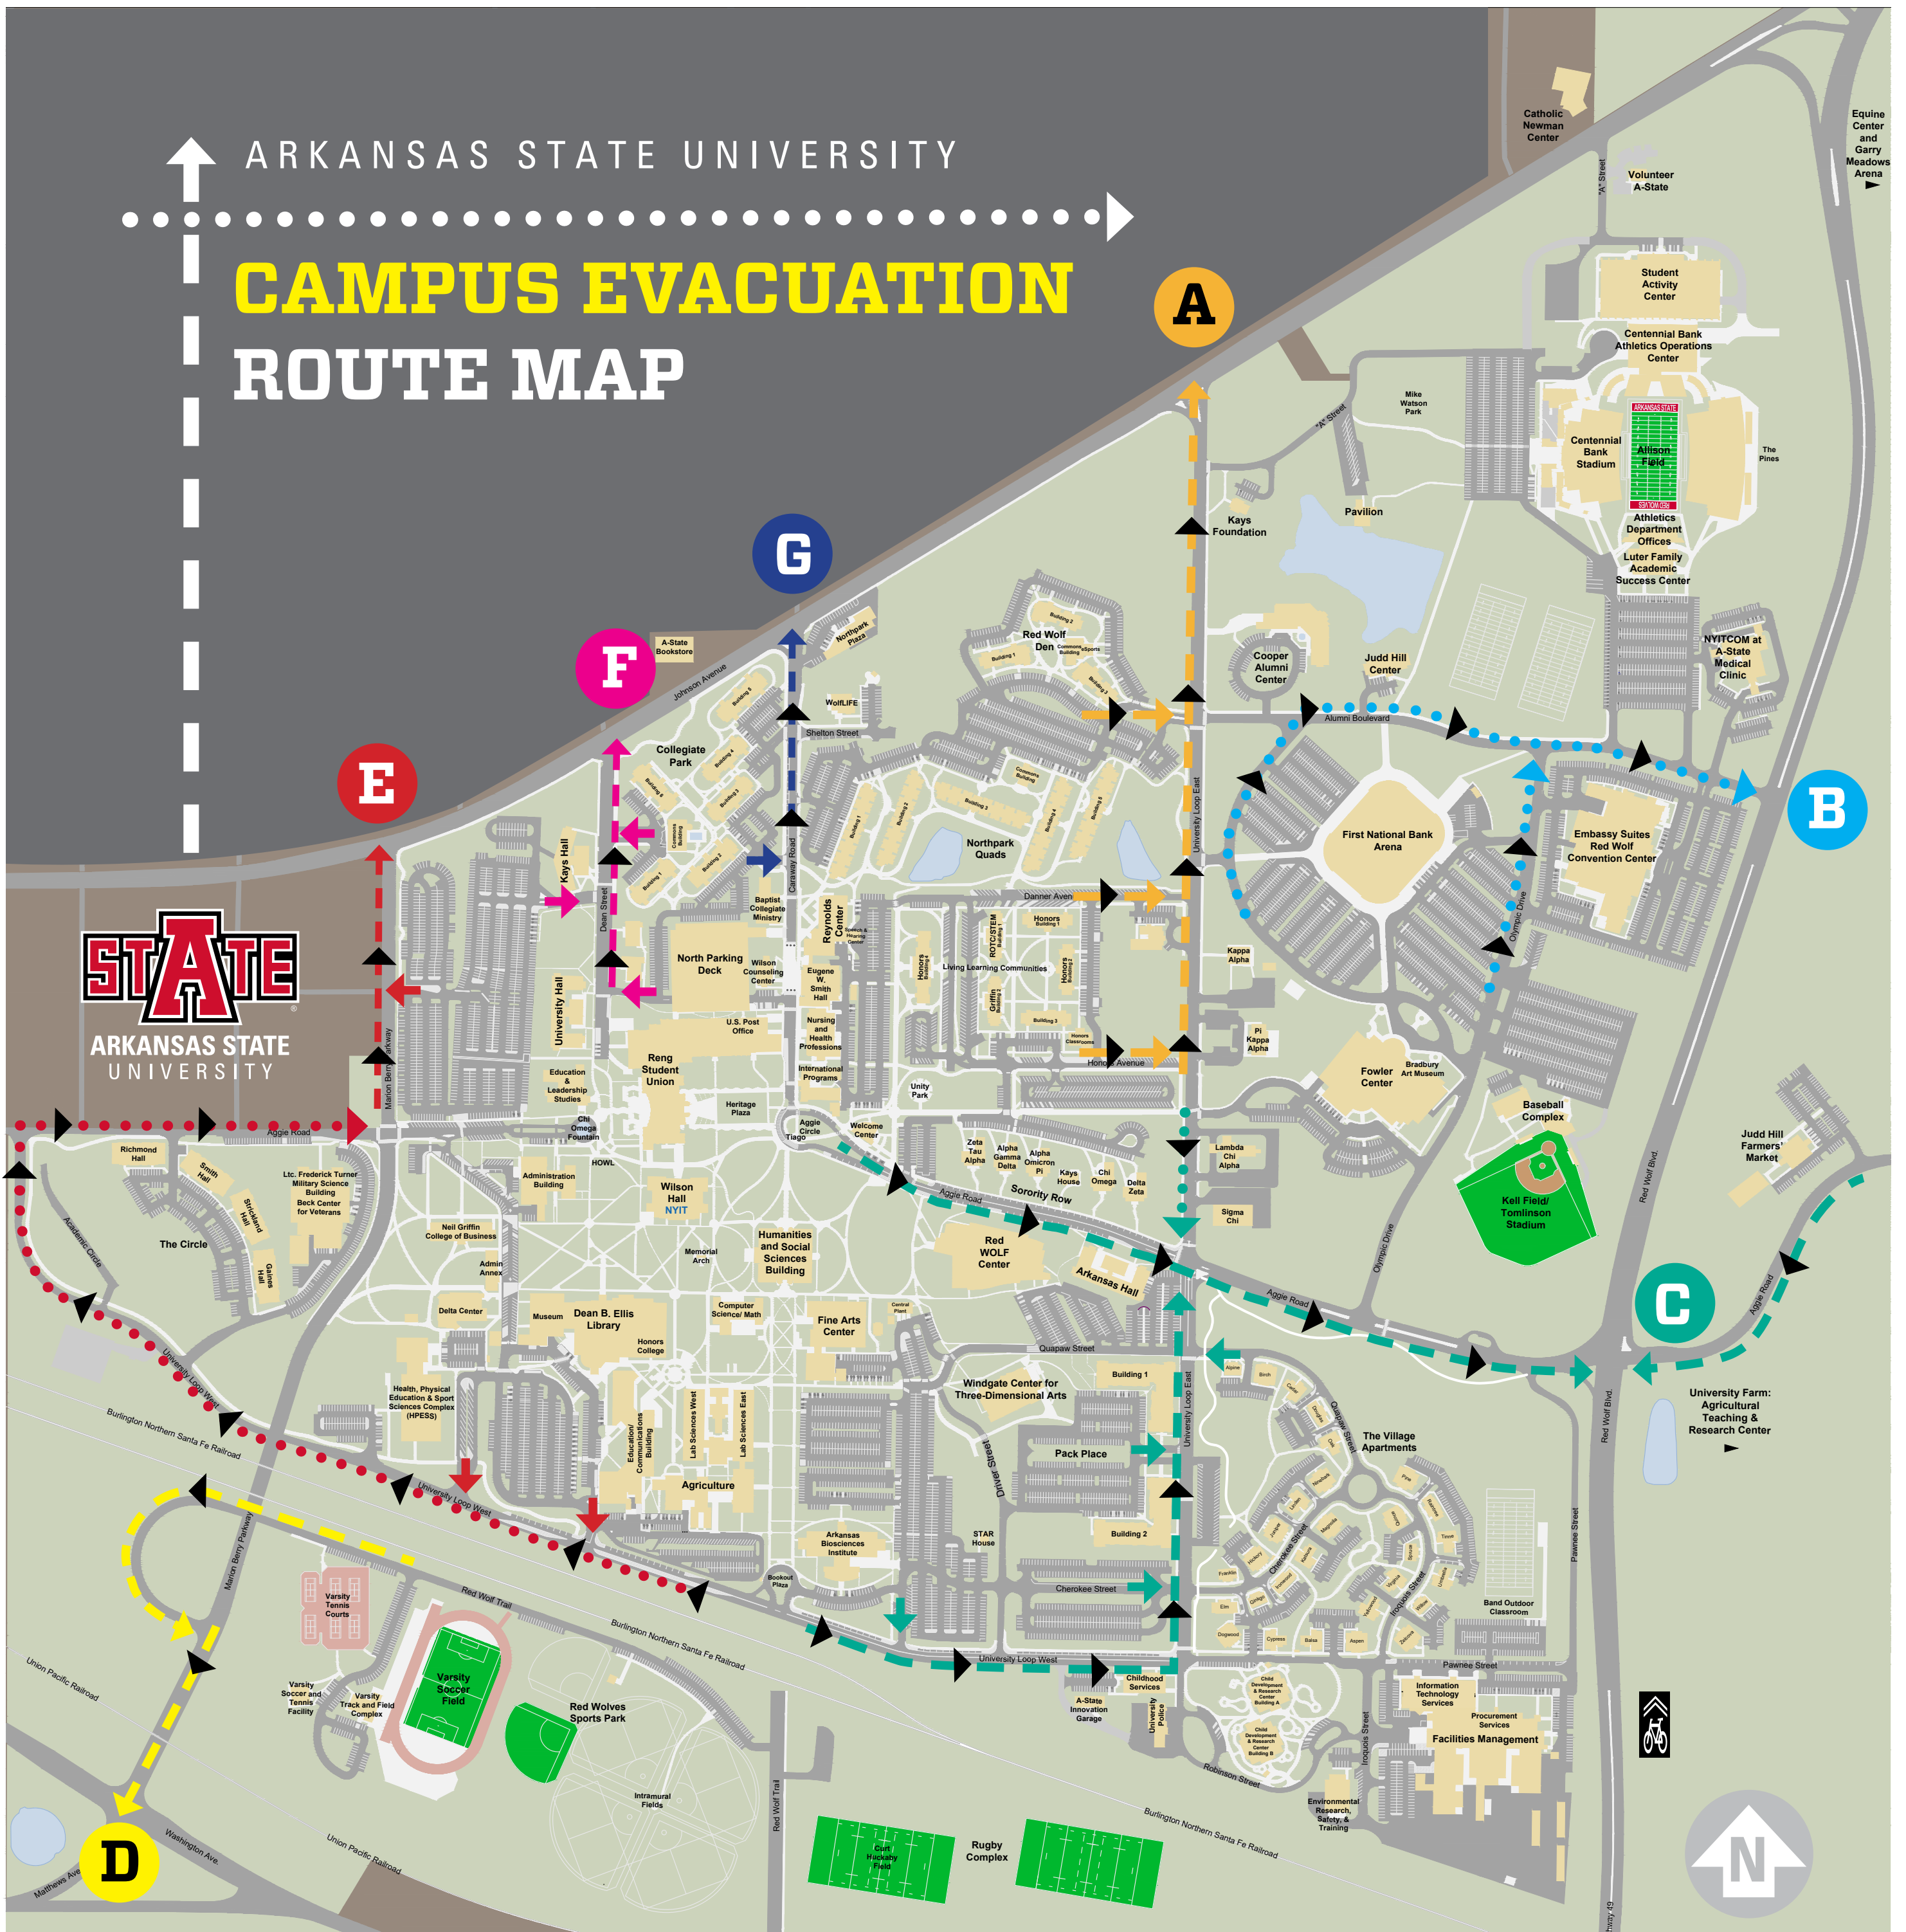

ARKANSAS STATE UNIVERSITY

CAMPUS EVACUATION ROUTE MAP

B

A

G

F

E

C

D